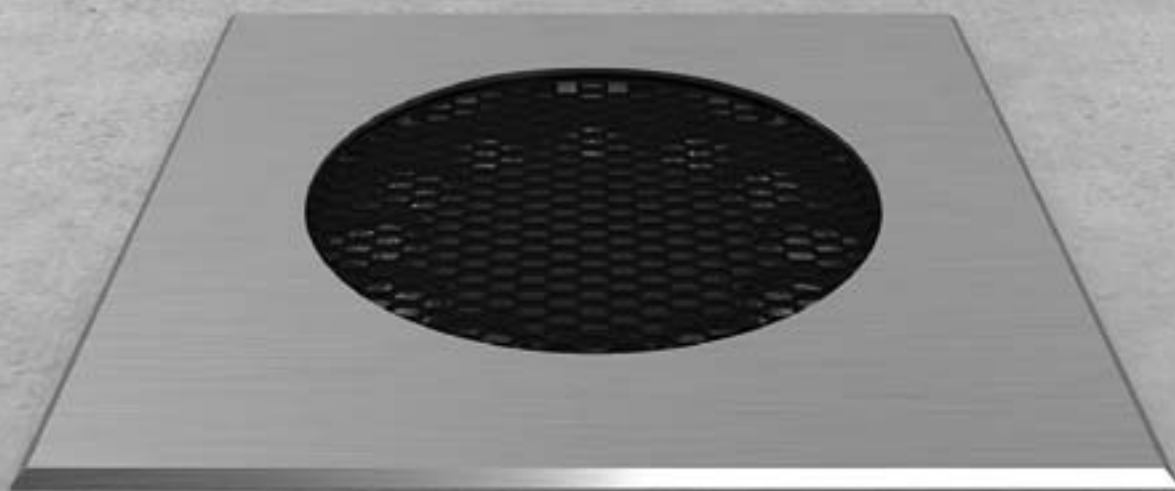

LedDesign

Led Lighting Solutions LTD

info@led-design.co.il
www.led-design.co.il

IG-170-136Q-24W

Recessed luminaire, providing high performance in a low glare. Can be installed in floor or wall. Suitable for interior and exterior use. Can choose from a variety of lenses.

SPECIFICATIONS

Power	12 x 1watt / 12 x 2watt
Current	350 / 500mA Constant current
Electric Connection	Series / Parallel Connection
Driver (not included)	Led Driver 350 / 500mA
Material	Aluminum 6061 CNC processed Tempered Crystal Glass
Surface Coating	Neutral Anodize Coating
Cable	Neoprene Cable (100cm)
IP Rating	IP67
Weight	1200g
Accessories	Housing box P/N: B-136 HONEYCOMB

kg
500

Code	Model	Led Colour	Optics	Glass	Body color	Supply
LU	130	1 Warm White	1 5°	C Clear	N Natural	V Constant Voltage
		2 Natural White	2 15°		P Optional color paint	C Constant Current
		3 Cold White	3 25°		Specify RAL	
		4 Amber	4 45°		Details on page 92	
		5 Red				
		6 Green				
		7 Blue				
		8 RGB				