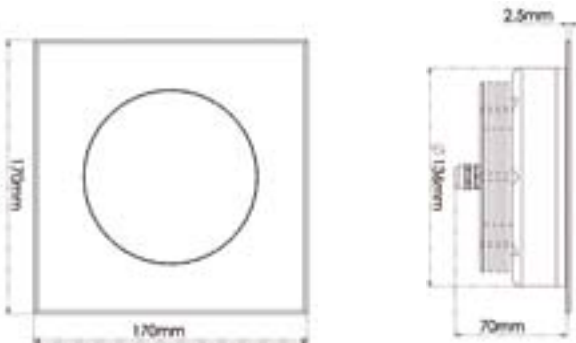

Code	Model	Led Colour	Optics	Glass	Body color	Supply
LU	130	1 Warm White	1 5°	C Clear	N Natural	V Constant Voltage
		2 Natural White	2 15°		P Optional color paint	C Constant Current
		3 Cold White	3 25°		Specify RAL	
		4 Amber	4 45°		Details on page 92	
		5 Red				
		6 Green				
		7 Blue				
		8 RGB